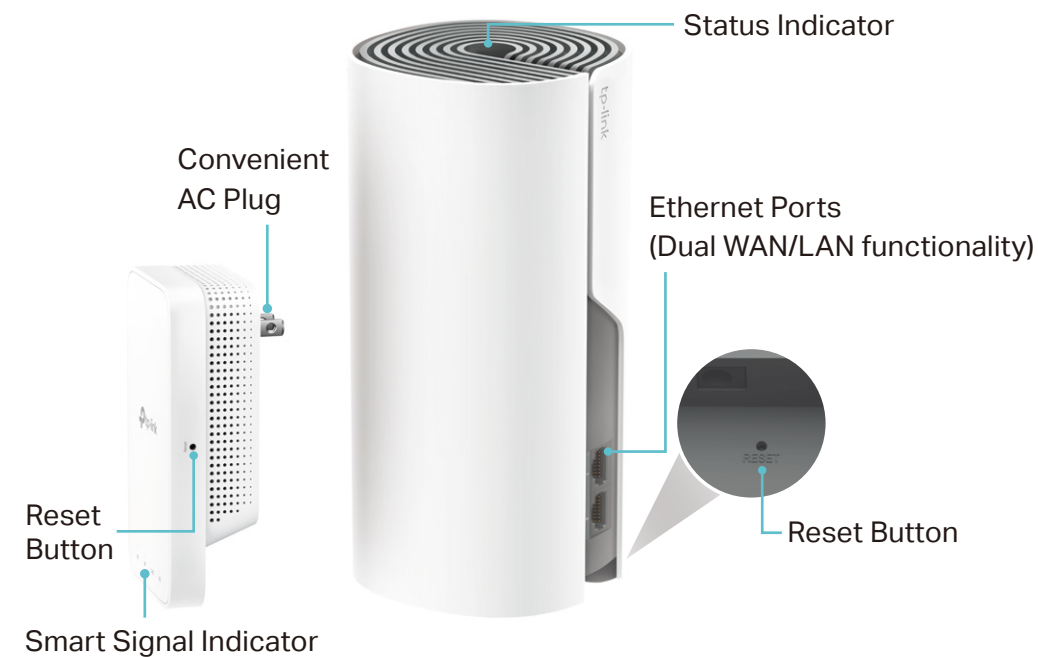

## Robust Parental Controls

Manage content and control when each device can access the internet

- **Profiles** – Create a profile for each family member, and manage them individually
- **Content Filter** – Four levels are available for filtering content, each catering to a specific age group
- **Time Controls** – Set daily time limits for the total time spent online and block a person's internet access between certain times
- **Pause the Internet** – Pause a family member's internet and resume it whenever you like

## Work with All Deco Models

Form a Mesh network with your desired Deco models

All Deco models can work together. Just expand Mesh Wi-Fi coverage anytime by adding more Decos

## Hardware

- Ports: Deco AC1200: 2 10/100Mbps WAN/LAN Ports, 1 Power Port; Deco M3W: N/A
- Buttons: Deco AC1200: 1 Reset button; Deco M3W: 1 Reset button
- Antenna Type: Deco AC1200: 2 internal dual-band antennas  
Deco M3W: 2 internal dual-band antennas
- Flash: Deco AC1200: 16 MB; Deco M3W: 8 MB
- SDRAM: Deco AC1200: 128 MB; Deco M3W: 128 MB
- Dimensions: Deco AC1200: 7.5 × 3.6 × 3.6 in. (190.5 × 90.7 × 90.7 mm)  
Deco M3W (without plug): 4.9 × 2.7 × 1.4 in. (124 × 69 × 35 mm)
- Power Adapter Input: Deco AC1200: 100-240V~ 50/60Hz 0.3A  
Deco M3W: 100-240V~ 50/60Hz 0.3A
- Power Adapter Output: Deco AC1200: 12V  $\overline{=}$  1A; Deco M3W: N/A