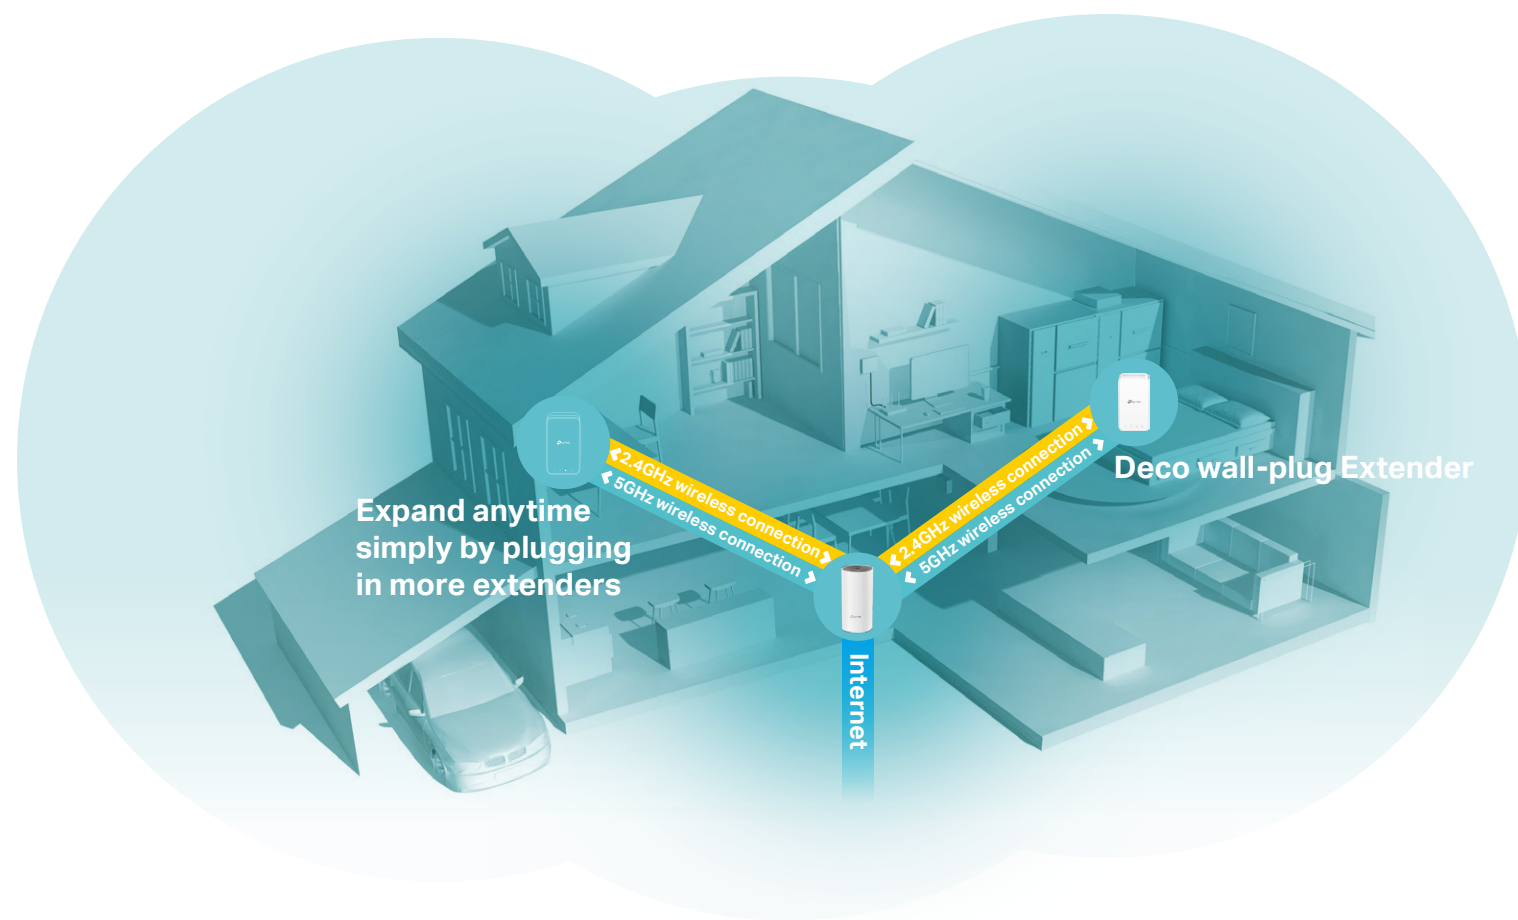

# AC1200 Whole Home Mesh Wi-Fi System

Deco AC1200

## Fast Mesh Wi-Fi for Your Whole Home

Deco is the simplest way to guarantee a strong Wi-Fi signal in every corner of your home. Enjoy fast, stable connections for an army of devices in a whole-home coverage. Setup is made easier with the Deco app walking you through every step.